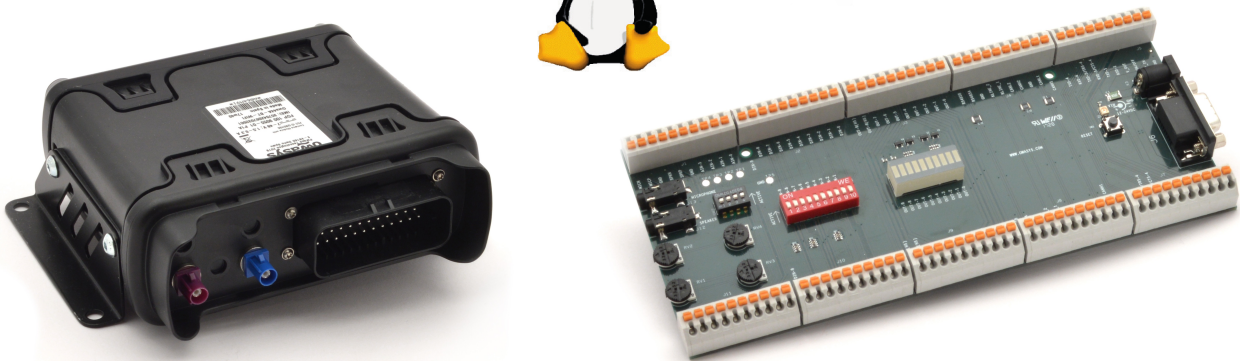

owa4X Development Kit

POWERFUL LINUX IoT GATEWAY TO PROCESS DATA COMING FROM WIRED AND WIRELESS SENSORS/DEVICES/PERIPHERALS.

DK OWA4X INCLUDES

- owa4x Development Kit board
- owa4x system connector with 35 cables
- IP67 antenna combo, 3G/GNSS
- Headphones

ACCESS TO THE DEVELOPERS ZONE

- Application notes
- Documentation
- Firmware
- Tools, packages

- m2m Germany GmbH
  Am Kappengraben 18
  61273 Wehrheim
  Tel.+49 6081 587 3860
  Fax+49 6081 587 3869

www.m2mgermany.de